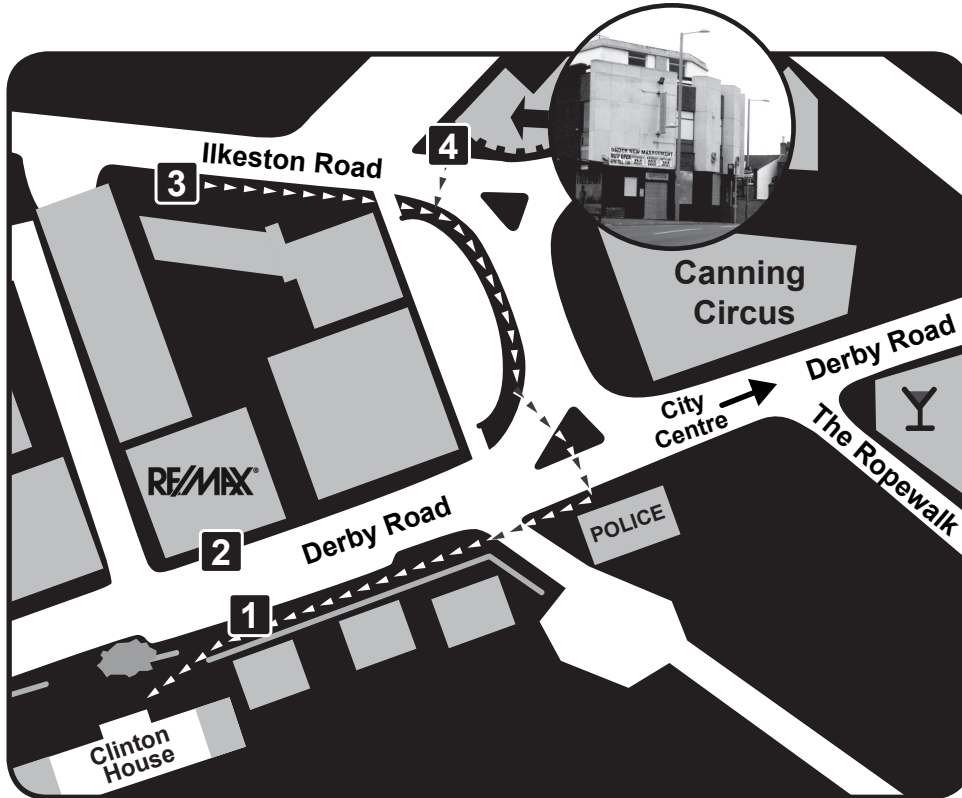

Directions to Clinton House by bus

Bus stops on the map

- 1** Canning Circus Stop CC04
- 2** Canning Circus Stop CC05
- 3** Canning Circus Stop CC06
- 4** Canning Circus Stop CC07

Where to catch the bus from		Which bus	Bus stop it goes to (on the map)
Nottingham City Centre	Victoria Centre	NCT L3.	1
	Victoria Centre or Old Market Square	NCT 34, 35, 36, 37 (Orange Line).	1
	Broadmarsh Bus Station	Trent Barton Route 18, 21, Indigo, Rainbow 4.	1
	Victoria Centre.	NCT 28, 30, 31 (Pink Line), L10 and L7; Trent Barton The Two.	3
Nottingham	Aspley	NCT 35 (Orange Line).	2
	Beechdale	NCT L3.	2
	Beeston	NCT 36 (Orange Line), Trent Barton Indigo and Route 18.	2
	Bilborough	NCT 35 (Orange Line) and L3.	2
		NCT 28 (Pink Line) and Trent Barton The Two.	4
	Bulwell	NCT 35 (Orange Line).	2
	Lenton	NCT 34, 35, 36, 37 (Orange Line).	2
	Strelley	NCT 35 (Orange Line) and L3.	2
	Trowell	Trent Barton 21.	2
		Trent Barton The Two.	4
Wollaton	NCT 35 (Orange Line).	2	
	NCT 30 (Pink Line), L10 and L7; Trent Barton The Two.	4	
Derby	Trent Barton Rainbow 4 and Indigo.	2	
Ilkeston	Trent Barton 21.	2	